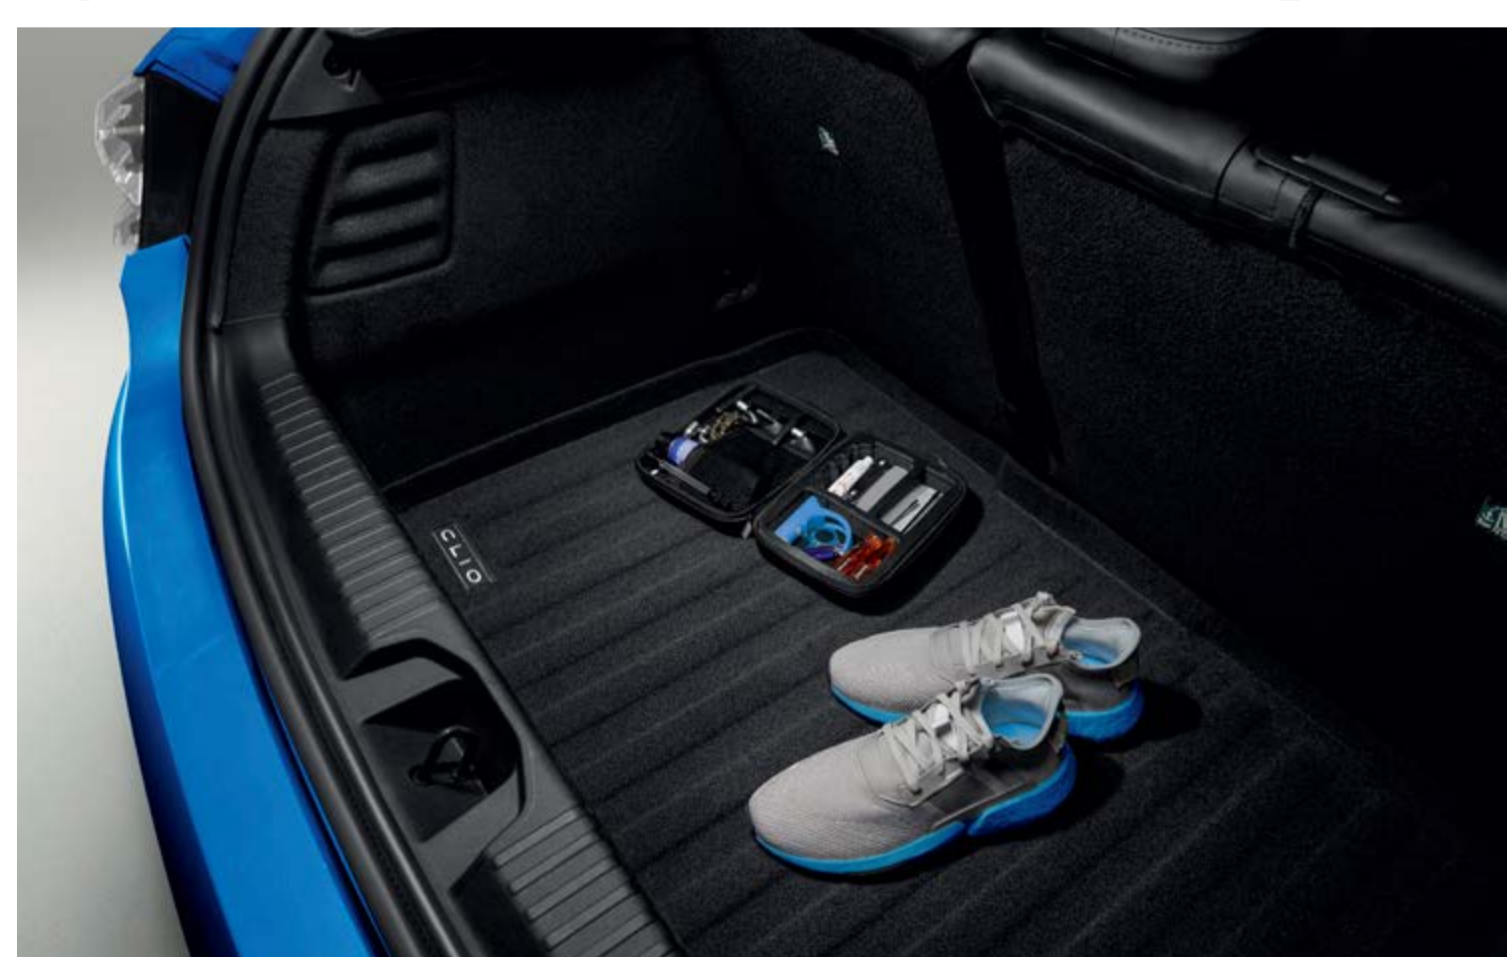

reversible boot mat
8201714261

Our all-in-one boot liner offers protection for the boot sill and boot, even when the rear seats are folded down.

all in one boot liner

8201714260

£120