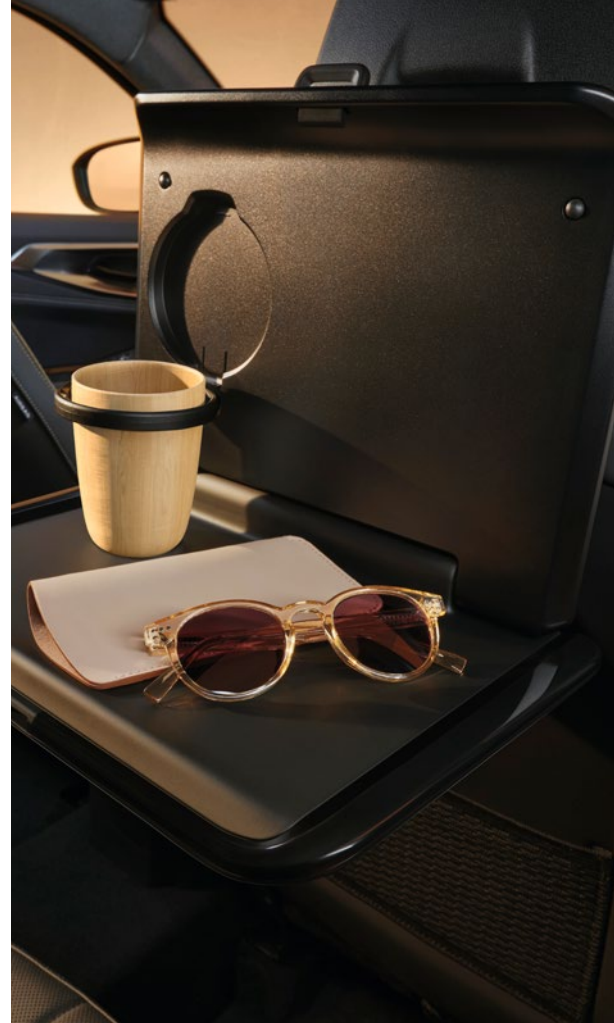

comfort - life on board

interior

Keep everything in order with our storage packs.

1. storage pack

£120

magnetic smartphone holder 7711784774

rear tray table 7711785947

fixing for tray table 7711785944

storage pack + available with
2 x rear tray tables & 2 fixings for £222

A place to mount your phone and a handy
tray table for passenger's in the back.