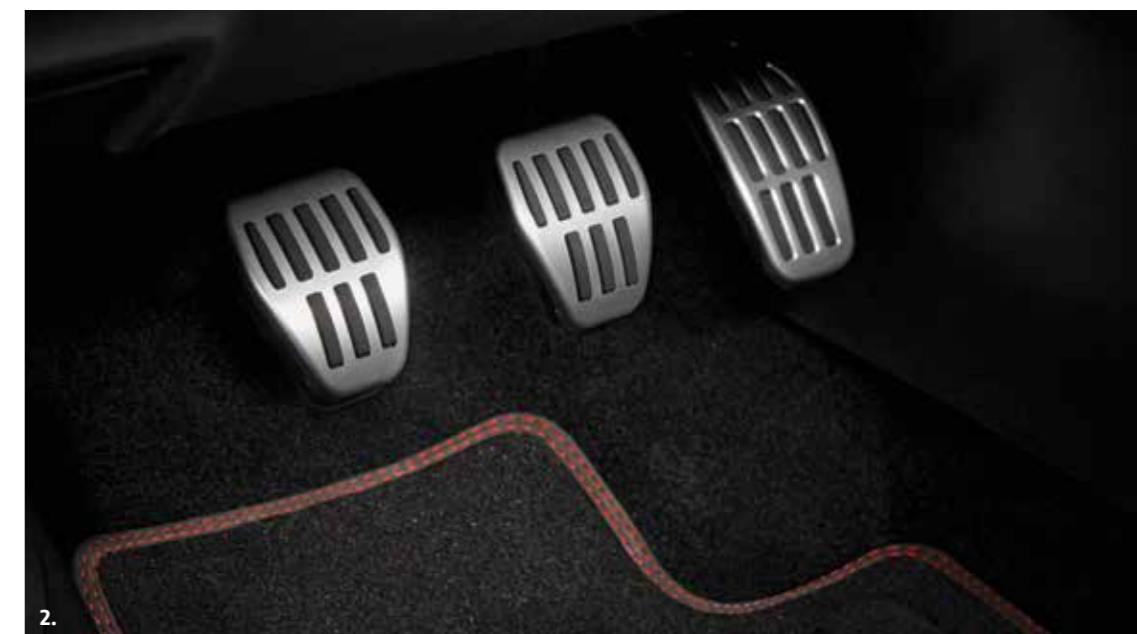

Interior design

Tailor-made comfort

Comfort has been maximised, with opulent upholstery, an inspired ergonomic design and much more. The Renault KADJAR's interior has been designed to look after the adventurer in you. Its illuminated door sills light up to welcome you every time the door is opened. Its anti-skid sports pedals give it a touch of sportiness. Renault's accessories showcase your SUV's passenger compartment – the Black Edition floor mat, for example, whose red topstitch is in line with the interior harmony that is specific to this finish!

1. Renault's front illuminated door sills
  (82 01 726 302)
2. Stainless steel sports pedal set for manual gearbox
  (82 01 589 798)
  Comfort textile floor mats
  (82 01 714 857)