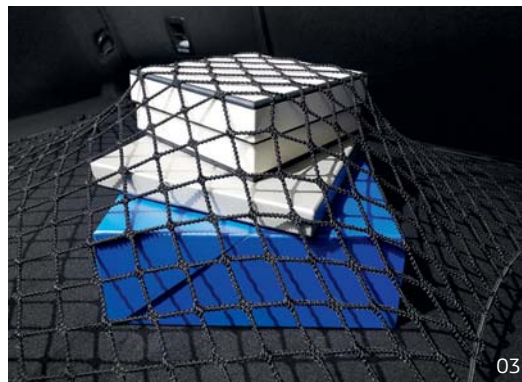

Boot fittings

01 EasyFlex boot protection

Essential for protecting the boot of your Renault, it can be folded and unfolded with ease and adapts perfectly to the position of the rear seats while covering the full surface area of the boot. Highly practical, both for daily use and for leisure activities.

[82 01 619 650](#)

02 Reversible boot liner

Ideal for easily transporting even dirty items, it effectively protects the original carpet, and is perfectly adapted to the shape of your Renault's boot. Practical, the semi-rigid material makes it easy to install and clean. Reversible rubberised fabric, suitable for any items you may need to transport.

[82 01 615 210](#)

03 Storage net

Adapted to the dimensions of your New Megane, it ensures items are perfectly stored during transport. Available in horizontal and vertical versions.

[77 11 422 533](#) (Horizontal)
[77 11 227 502](#) (Vertical)

04 Partition grille

True separation between the boot and the cabin, it is essential for transporting your pets and for the comfort of all passengers.

[82 01 612 806](#)